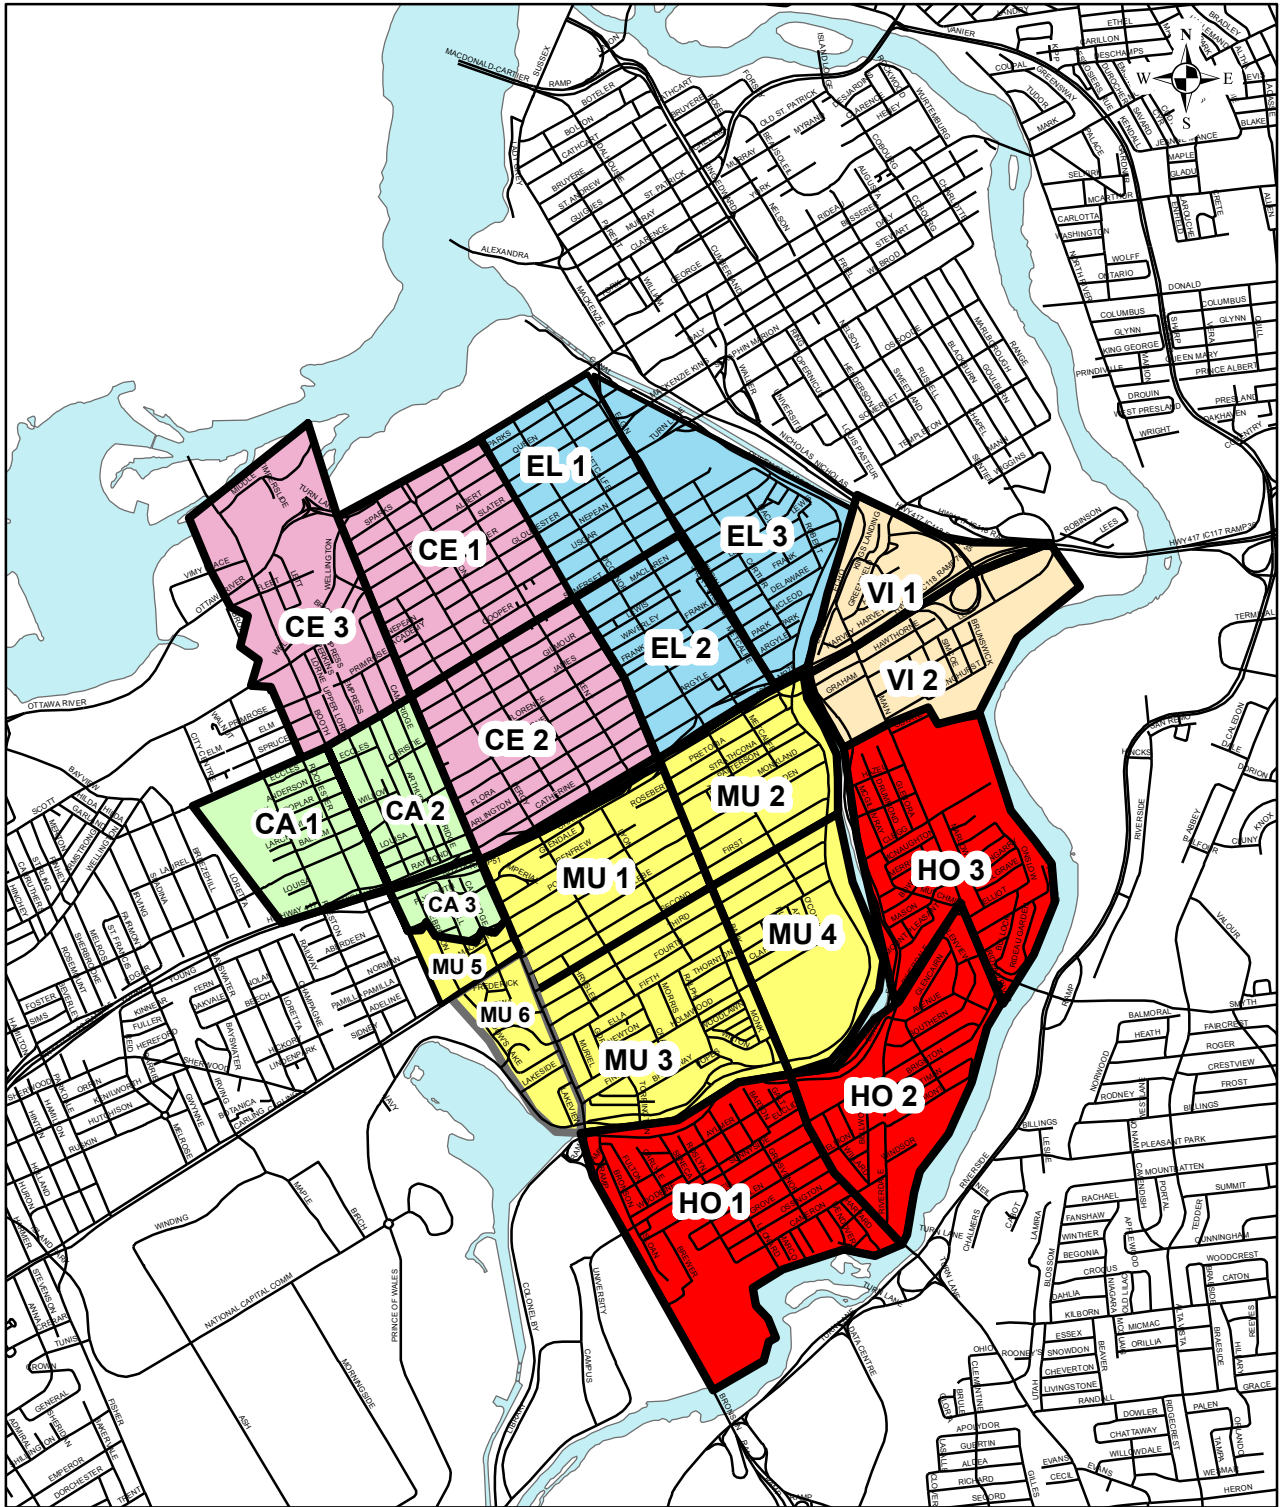

# Key Map - Study Areas

OTTAWA-CARLETON  
DISTRICT SCHOOL BOARD

-  Cambridge
-  Centennial
-  Elgin

-  Hopewell
-  Mutchmor
-  Viscount Alexander