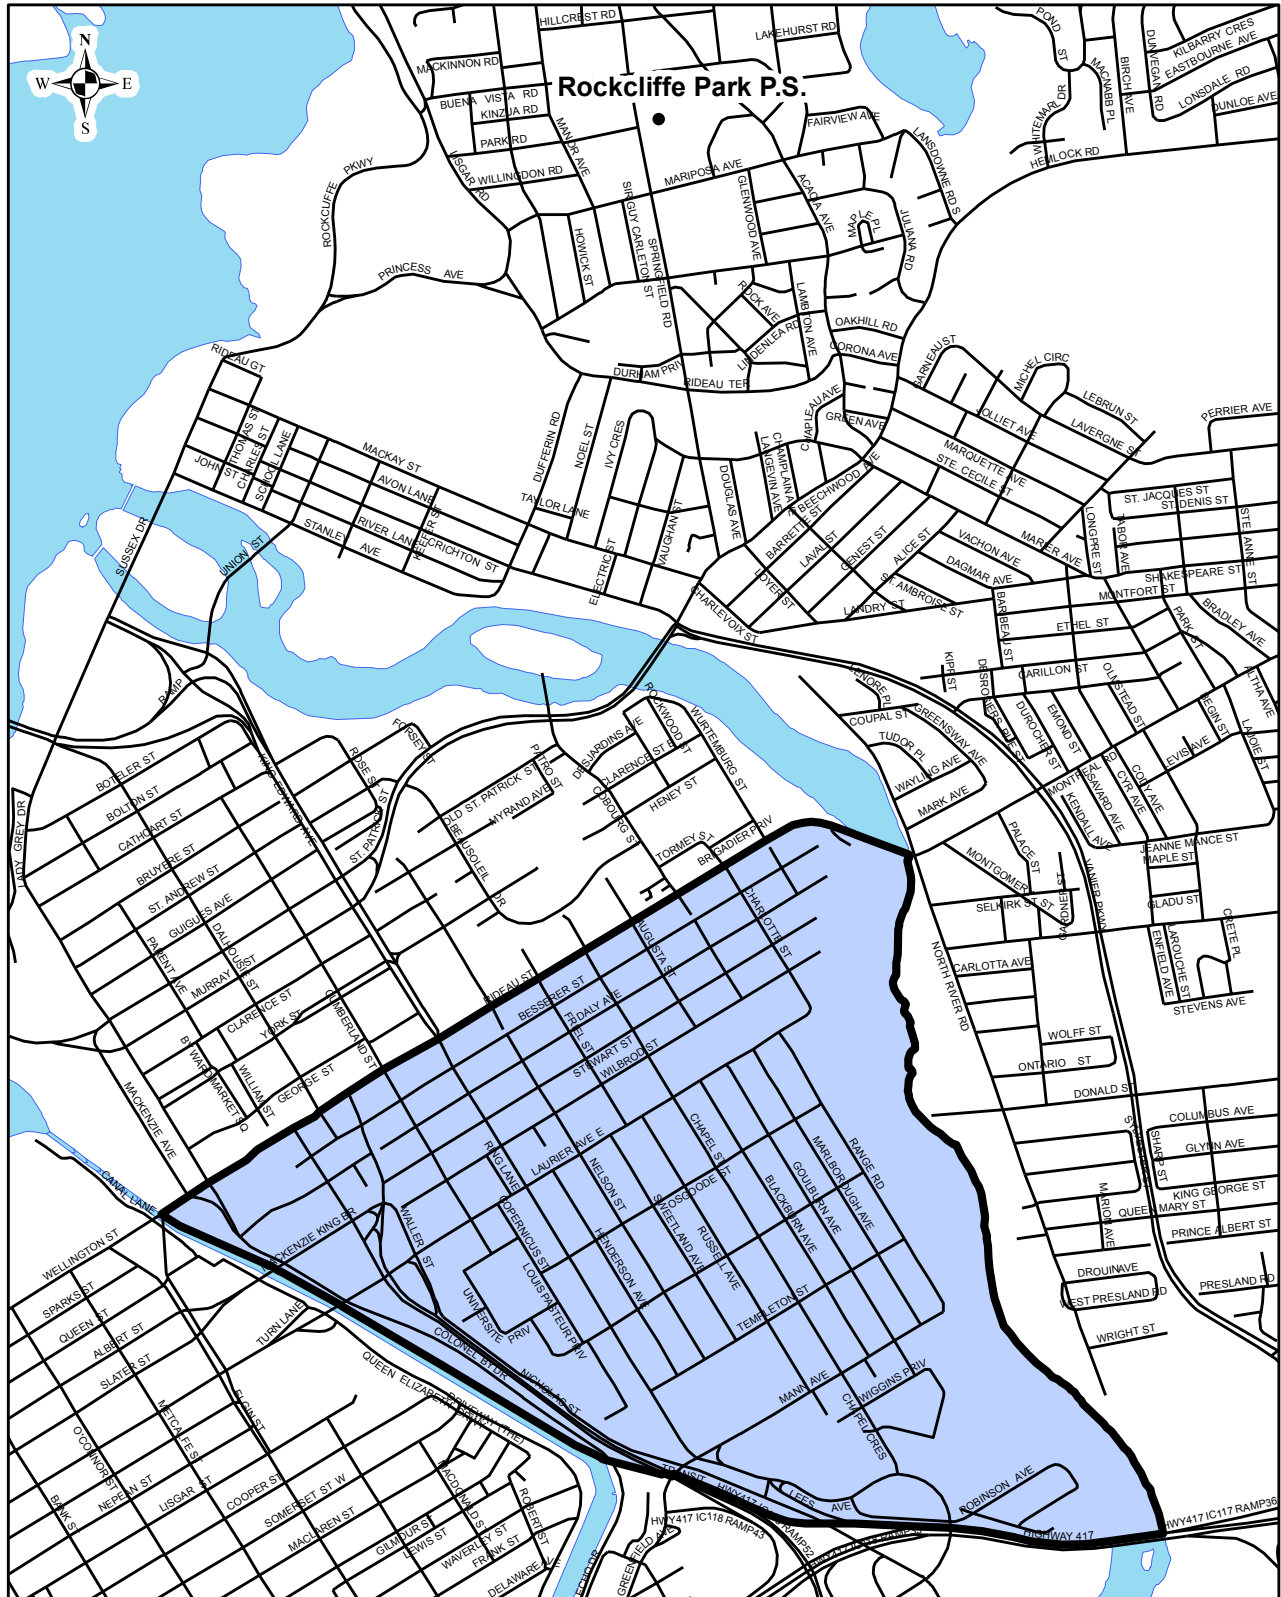

OTTAWA-CARLETON
DISTRICT SCHOOL BOARD

ROCKCLIFFE PARK PUBLIC SCHOOL

Grade 4 to 6 (2012-2013)

Early French Immersion Attendance Boundary

Map 2 of 2

Rockcliffe Park Public School
350 Buena Vista Road
Ottawa K1M 1C1
(613) 749-5387

Map is for illustrative purposes only.
For further information, visit www.ocdsb.ca.
September 2012