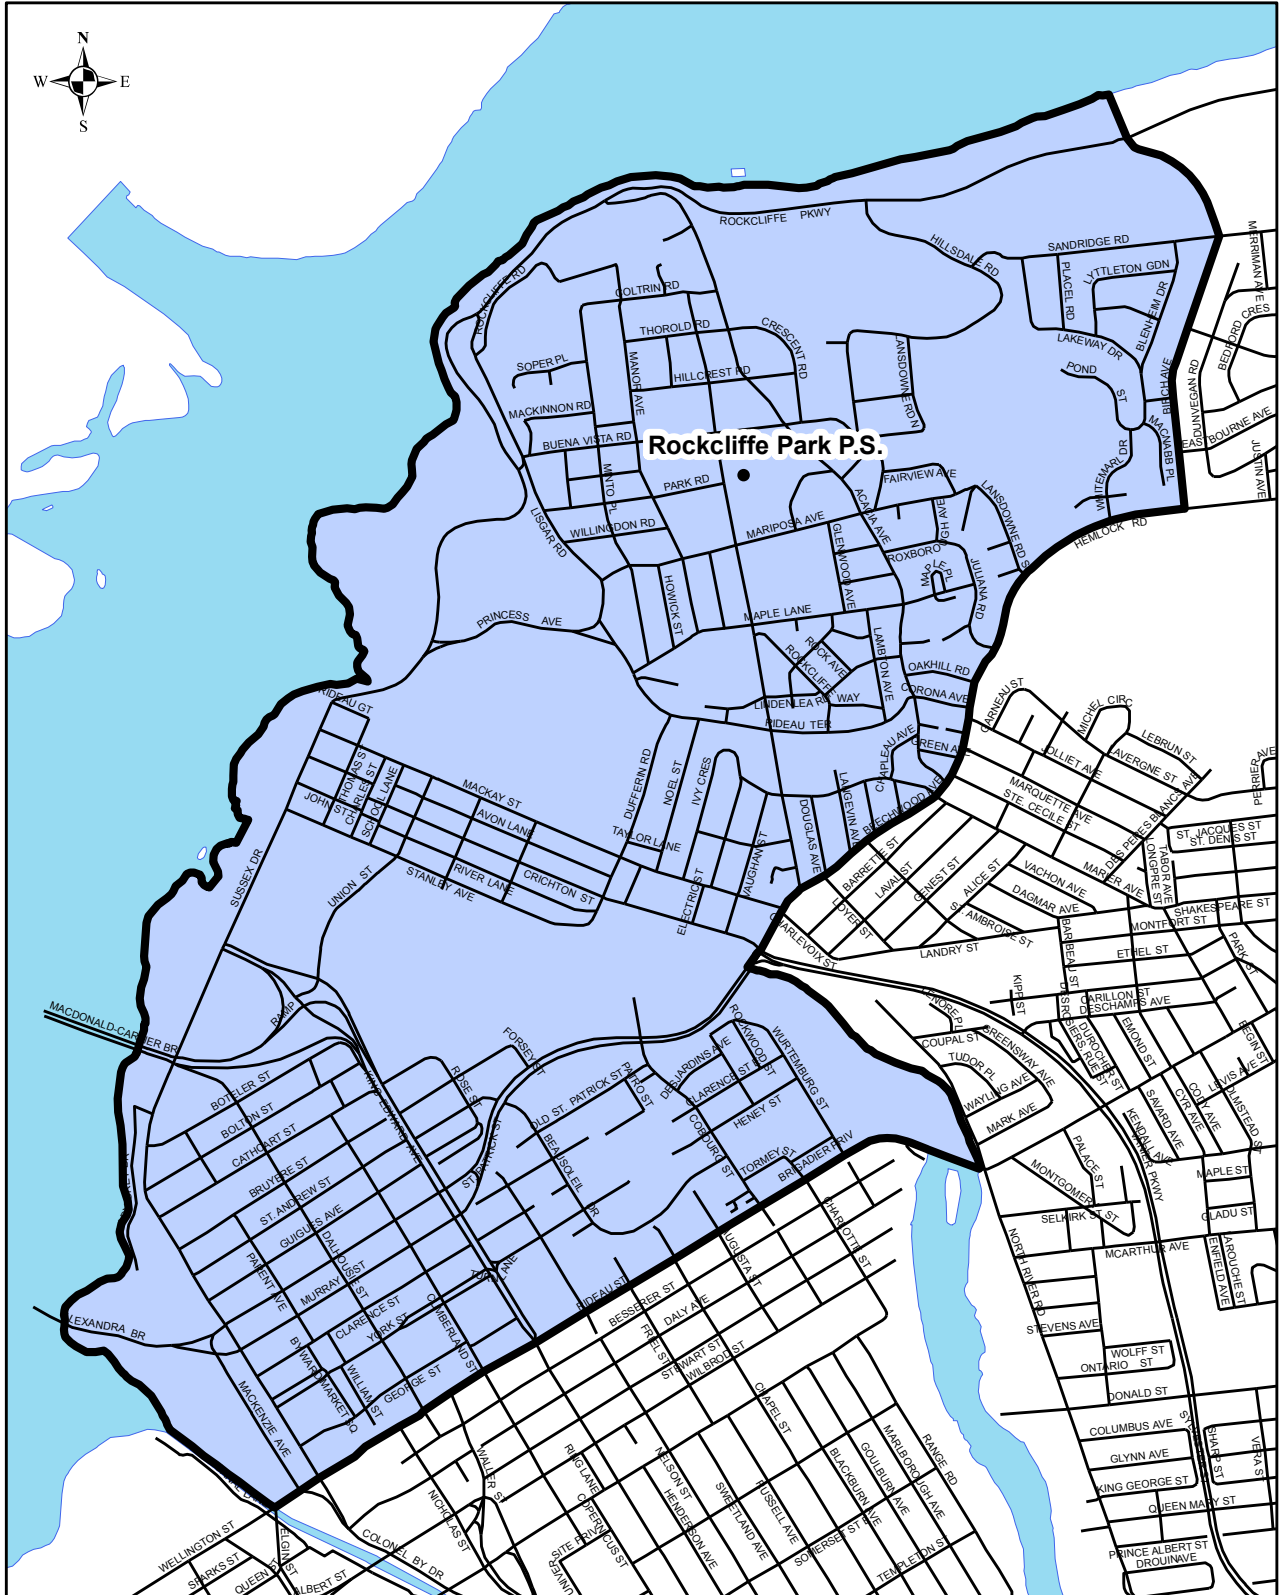

OTTAWA-CARLETON
DISTRICT SCHOOL BOARD

ROCKCLIFFE PARK PUBLIC SCHOOL

Kindergarten to 6

Early French Immersion Attendance Boundary

Map 1 of 2

Rockcliffe Park Public School
350 Buena Vista Road
Ottawa K1M 1C1
(613) 749-5387

Map is for illustrative purposes only.
For further information, visit www.ocdsb.ca.
September 2009