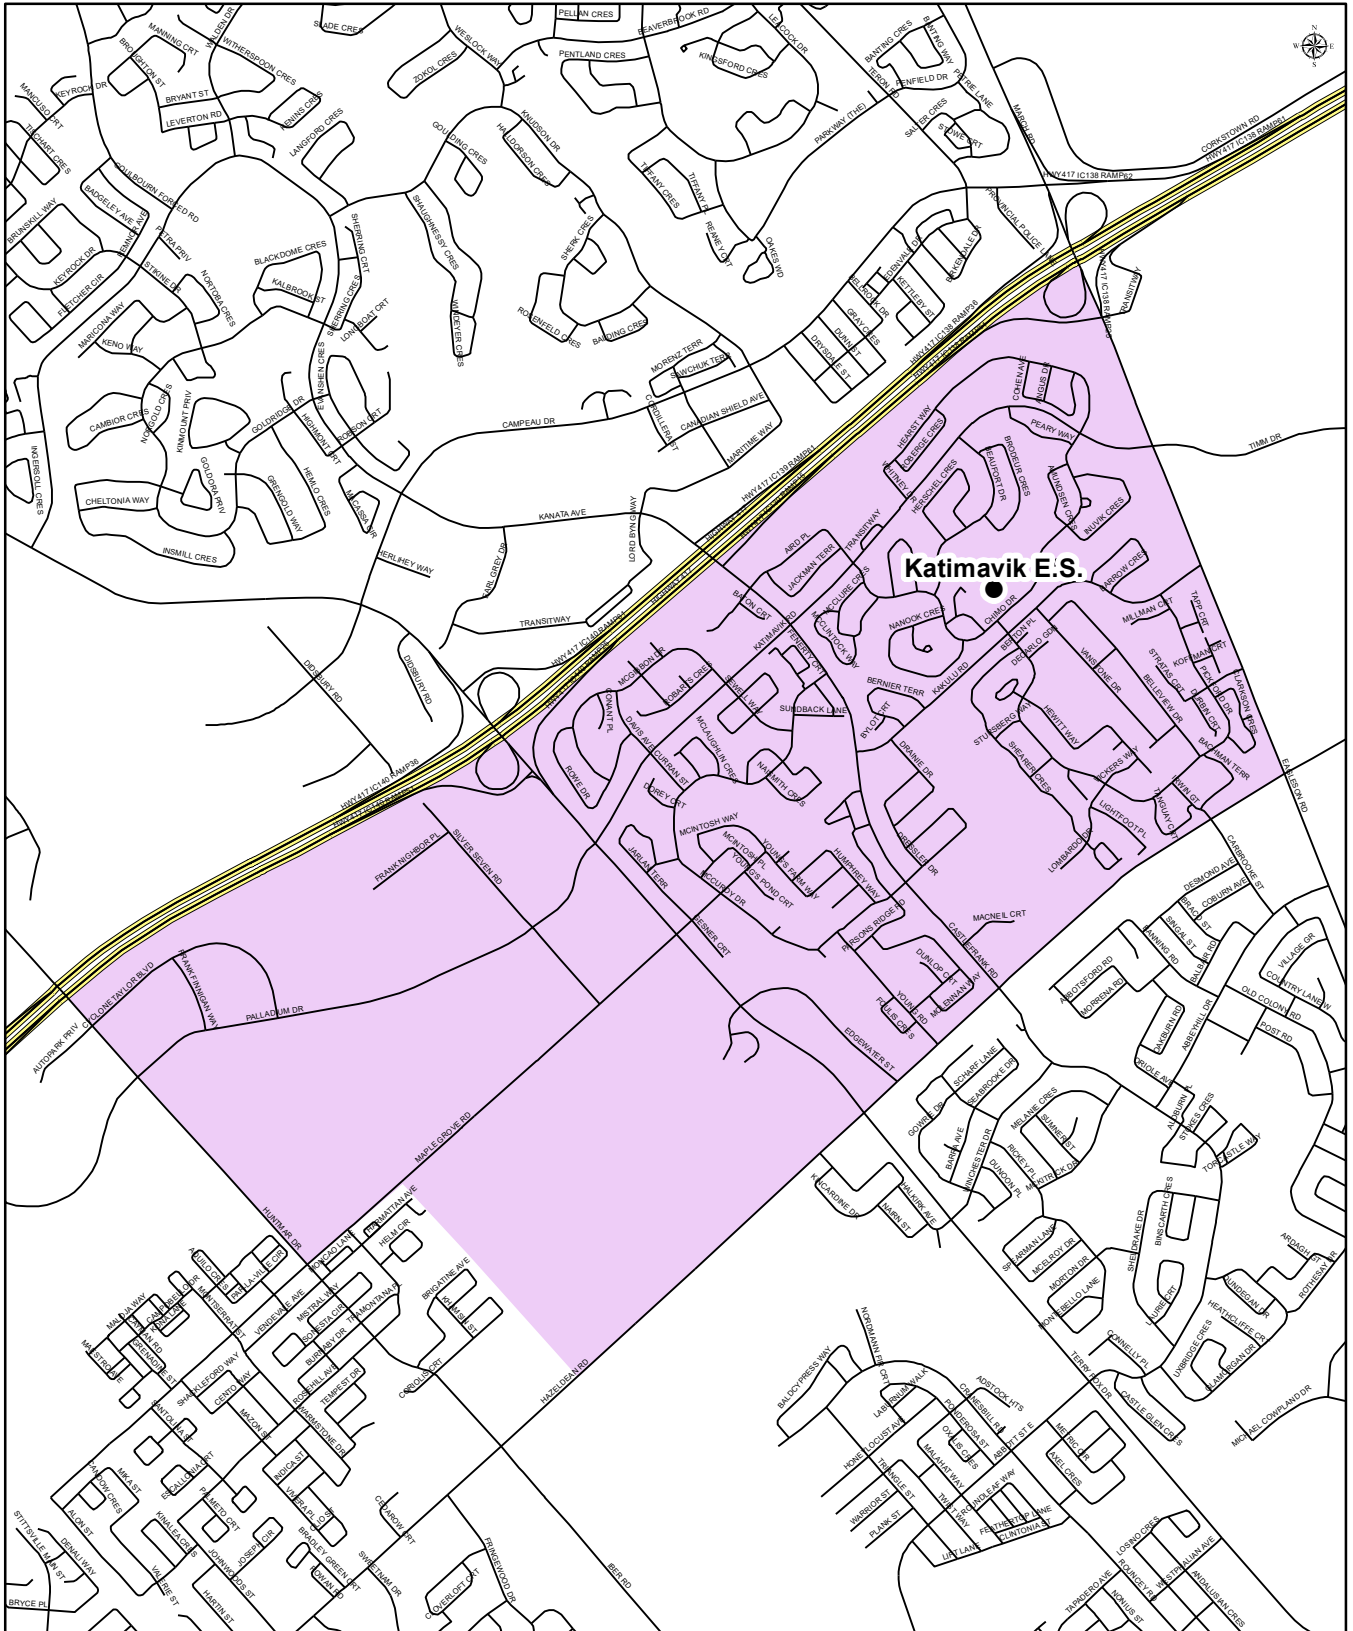

KATIMAVIK ELEMENTARY SCHOOL
Grade 7 to 8

OTTAWA-CARLETON
DISTRICT SCHOOL BOARD

English Program with Core French and Early French Immersion Attendance Boundary

Katimavik Elementary School
64 Chimo Drive
Kanata, Ontario
K2L 1Y9
(613) 592-5462

Map is for illustrative purposes only.
For further information, visit www.ocdsb.ca
September 2020